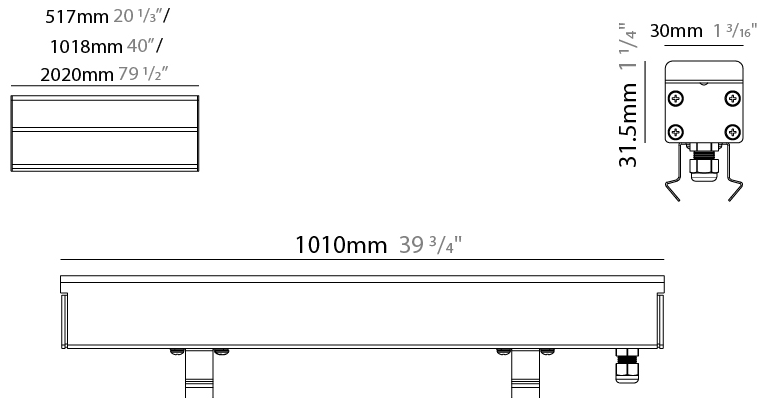

RANGER 30 RECESSED

E12I0031-RGBW

base number

PROJECT	
TYPE	
SPECIFIER	
QUANTITY	
DATE	

1. To build a product code in our configurator select the specify button on the base model # product page
2. To build a manual product code on this datasheet choose from the options listed below in blue font and add the suffix to the base model #

GENERAL

Series: Ranger 30
Brand: Unonovesette
Division: Exterior
Mounting Type: Recessed
Mounting Location: In-Ground
Subcategory: Drive Over

PHYSICAL

Shape: Rectangle
Length (mm): 1010
Length (in): 39 3/4
Width (mm): 30
Width (in): 1 1/4
Height (mm): 31.5
Height (in): 1 1/4
Light Distribution: Direct
Weight (kg): 0.56
Weight (lbs): 2.45
Load Resistance (kg): 5000
Load Resistance (lbs): 11023
Fixture Finish: Opal White
Fixture Material: Extruded PMMA with Opal
Cable Details: IP67 300mm Cable

ELECTRICAL

Lamp Type: LED
Input Wattage (W): 23
Dimming: DMX
Control Gear: DMX
Driver Included: No
Driver Location: Remote
Driver Type: Constant Voltage - Universal
Driver Class: Class 2
Input Voltage (V): 120 - 277
Output Voltage (V): 24

LED

Color Temperature (°K): RGBW
CRI: >90 CRI
Lamp Life (hrs): 100000
Special LEDs offerings: RGBW

OPTICAL

Optic°: 150
Beam Angle: Diffused
Adjustability: Fixed

RATINGS AND CERTIFICATIONS

Certified By: Certified for North American Standards
IP rating: IP67
IK Rating: IK10