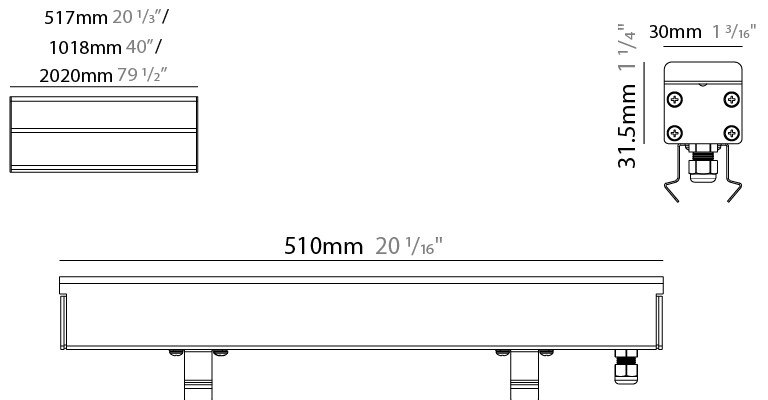

GENERAL

Series: Ranger 30 _____
Brand: Unonovesette _____
Division: Exterior _____
Mounting Type: Recessed _____
Mounting Location: In-Ground _____
Subcategory: Drive Over _____

PHYSICAL

Shape: Rectangle _____
Length (mm): 510 _____
Length (in): 20 _____
Width (mm): 30 _____
Width (in): 1 1/4" _____
Height (mm): 31.5 _____
Height (in): 1 1/4" _____
Light Distribution: Direct _____
Weight (kg): 0.56 _____
Weight (lbs): 1.2 _____
Load Resistance (kg): 5000 _____
Load Resistance (lbs): 11023 _____
Fixture Finish: OPW _____
Fixture Material: Extruded PMMA with Opal _____
Cable Details: IP67 300mm Cable _____

ELECTRICAL

Lamp Type: LED _____
Input Wattage (W): 8.1 _____
Total Output Wattage (W): 6.1 _____
Dimming: Non-Dimming / Phase Dimming (120Vac only) / 0-10V Dimming _____
Driver Included: No _____
Driver Location: Remote _____
Driver Type: Constant Voltage - Universal _____
Driver Class: Class 2 _____
Input Voltage (V): 120 - 277 _____
Output Voltage (V): 24 _____

LED

Color Temperature (°K): 2200 / 2700 / 3000 / 4000 _____
Max. Delivered Lumen (lm): 400 _____
CRI: >90 CRI _____
Lamp Life (hrs): 100000 _____

OPTICAL

Optic°: 150 _____
Beam Angle: Diffused _____
Adjustability: Fixed _____

RATINGS AND CERTIFICATIONS

Certified By: Certified for North American Standards _____
IP rating: IP67 _____
IK Rating: IK10 _____