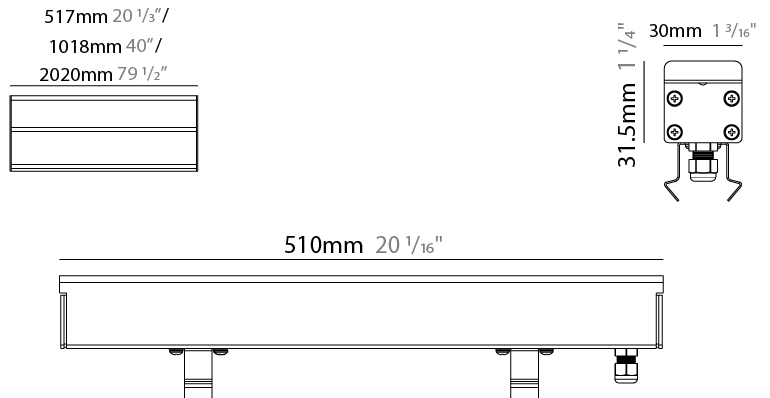

RANGER 30 RECESSED

E12I0030-RGBW

base number

1. To build a product code in our configurator select the specify button on the base model # product page
2. To build a manual product code on this datasheet choose from the options listed below in blue font and add the suffix to the base model #

GENERAL

Series: Ranger 30
Brand: Unonovesette
Division: Exterior
Mounting Type: Recessed
Mounting Location: In-Ground
Subcategory: Drive Over

PHYSICAL

Shape: Rectangle
Length (mm): 510
Length (in): 20
Width (mm): 30
Width (in): 1 1/16
Height (mm): 31.5
Height (in): 1 1/4
Light Distribution: Direct
Weight (kg): 0.56
Weight (lbs): 1.2
Load Resistance (kg): 5000
Load Resistance (lbs): 11023
Fixture Finish: Opal White
Fixture Material: Extruded PMMA with Opal
Cable Details: IP67 300mm Cable

ELECTRICAL

Lamp Type: LED
Input Wattage (W): 11.5
Dimming: DMX
Control Gear: DMX
Driver Included: No
Driver Location: Remote
Driver Type: Constant Voltage - Universal
Driver Class: Class 2
Input Voltage (V): 120 - 277
Output Voltage (V): 24

LED

Color Temperature (°K): RGBW
CRI: >90 CRI
Lamp Life (hrs): 100000
Special LEDs offerings: RGBW

OPTICAL

Optic°: 150
Beam Angle: Diffused
Adjustability: Fixed

RATINGS AND CERTIFICATIONS

Certified By: Certified for North American Standards
IP rating: IP67
IK Rating: IK10

PROJECT	
TYPE	
SPECIFIER	
QUANTITY	
DATE